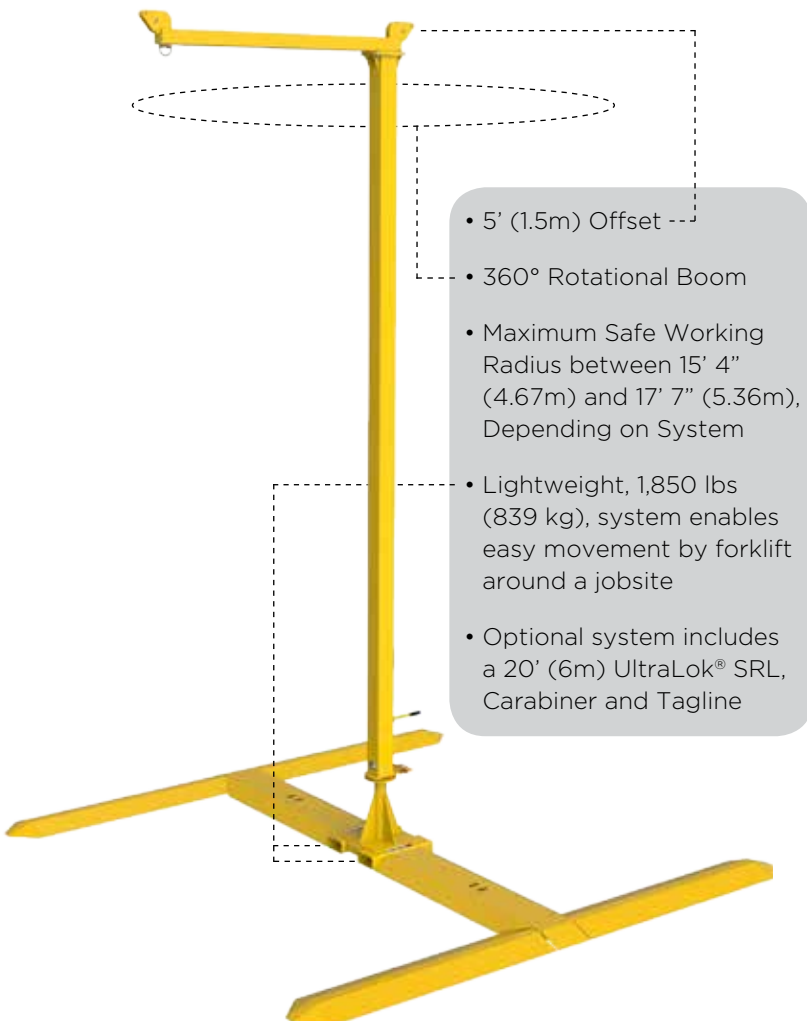

**SAFRIG™
BY FLEXIGUARD™**

ANCHORED ABOVE. STABLE BELOW. SAFE IN-BETWEEN.

An industry that is constantly in motion, those in transportation know that accessibility is vital. The new SafRig™ by Flexiguard™ replaces the need for expensive, fixed overhead anchor systems and counterweights.

ATLANTIC
FALL PROTECTION

Does not require the weight of a vehicle as the anchoring force, allowing tremendous flexibility in positioning SafRig virtually anywhere around the vehicle

Smaller frame allows trucks to be parked side-by-side during use

DBI
SALA®

SAFRIG™ SET-UP OPTIONS

SAFRIG SYSTEM WITH OUTRIGGER BASE

Drive-over design allows for close positioning of the offset arm to vehicle(s)

8530607

SafRig with Outrigger Base

Base

15' (4.56m) x 15' (4.56m)

Outrigger base can be rotated 90°

SAFRIG SYSTEM WITH COUNTERWEIGHT BASE

Increased versatility for use at other types of job sites

8530606

SafRig with 5,000 lb (2,268 kg)
Counterweight Base

Base

4' 6" (1.37m) x 4' 6" (1.37m)